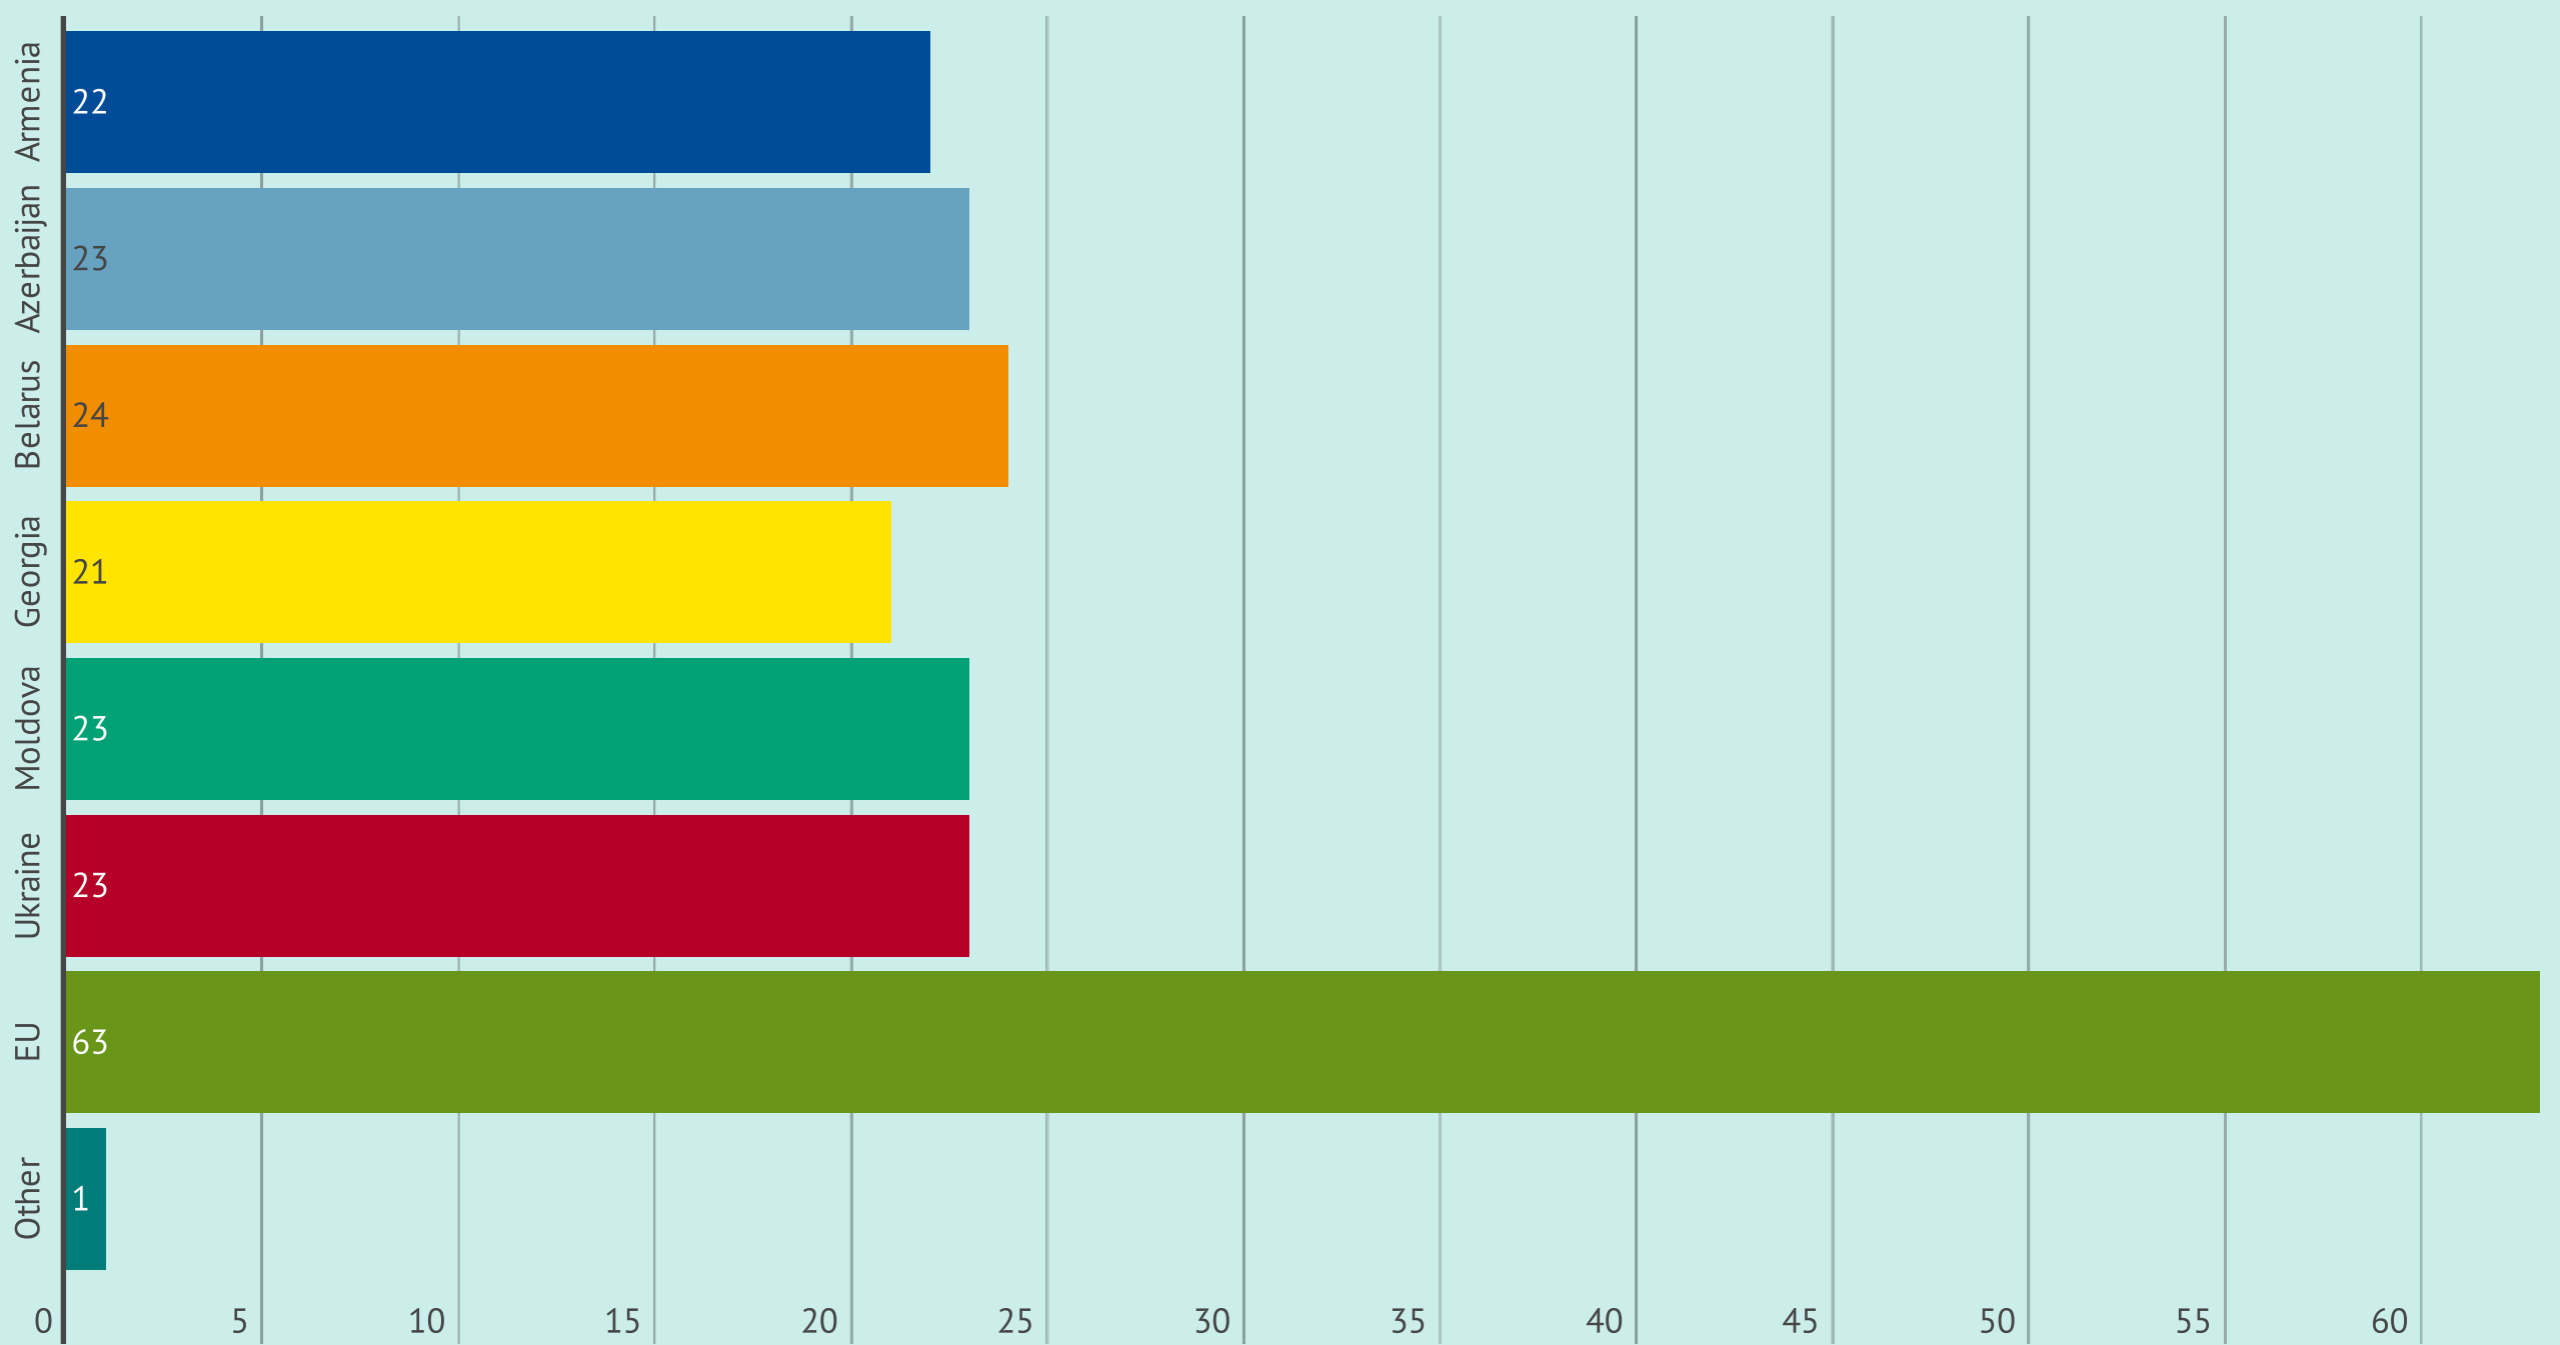

EASTERN PARTNERSHIP Civil Society Forum

Annual Assembly 2016

Selected Attendees per Country + EU

Selected Attendees per Working Group

Previous Participation

Annual Assemblies 2014-2016

Number of Applications

- ✓ 2016 Brussels Annual Assembly - 538
- ✓ 2015 Kyiv Annual Assembly - 425
- ✓ 2014 Batumi Annual Assembly - 563

Selected Attendees per Year