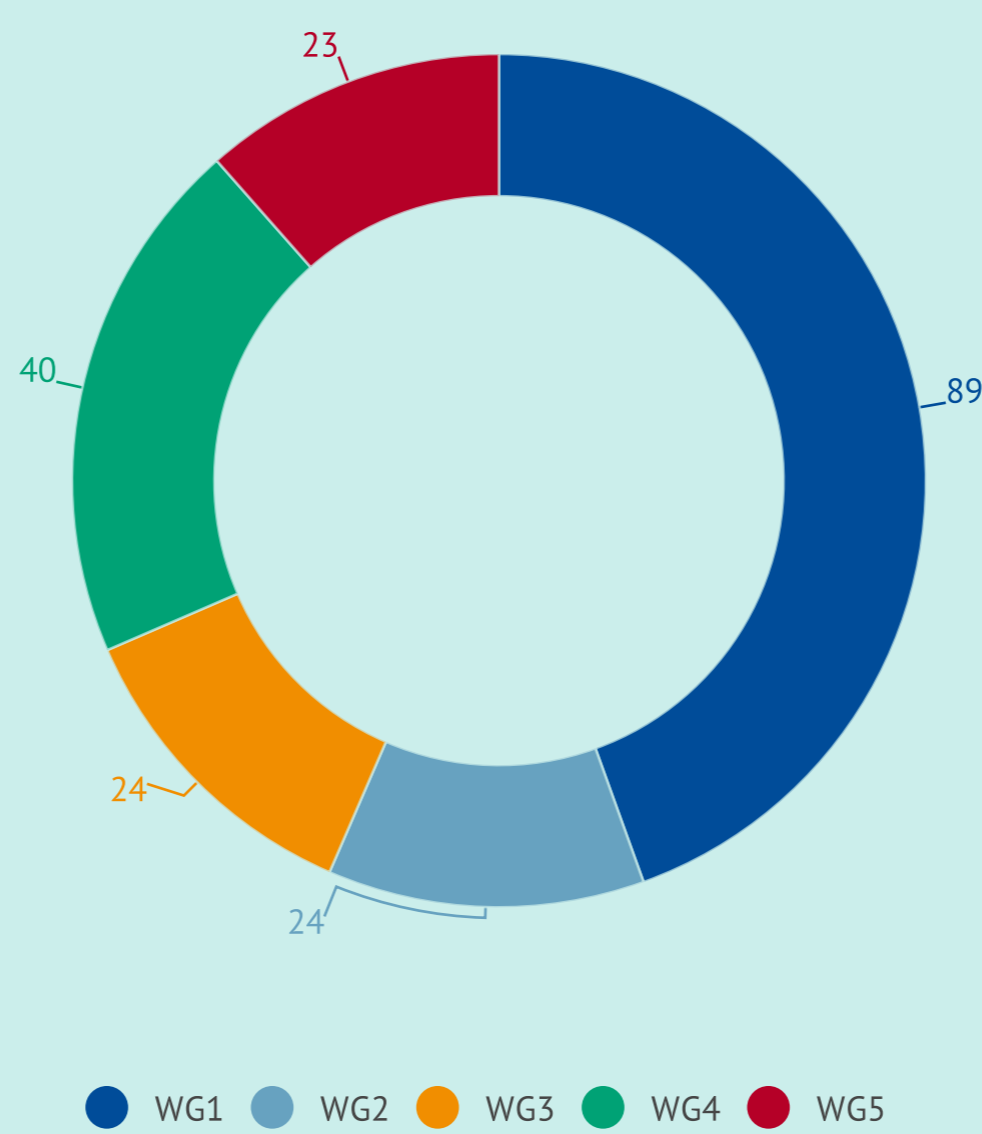

EASTERN PARTNERSHIP Civil Society Forum

Annual Assembly 2016

Selected Attendees per Country + EU

Selected Attendees per Working Group

Previous Participation

Annual Assemblies 2014-2016

Number of Applications

- ✓ 2016 Brussels Annual Assembly - 538
- ✓ 2015 Kyiv Annual Assembly - 425
- ✓ 2014 Batumi Annual Assembly - 563

Selected Attendees per Year