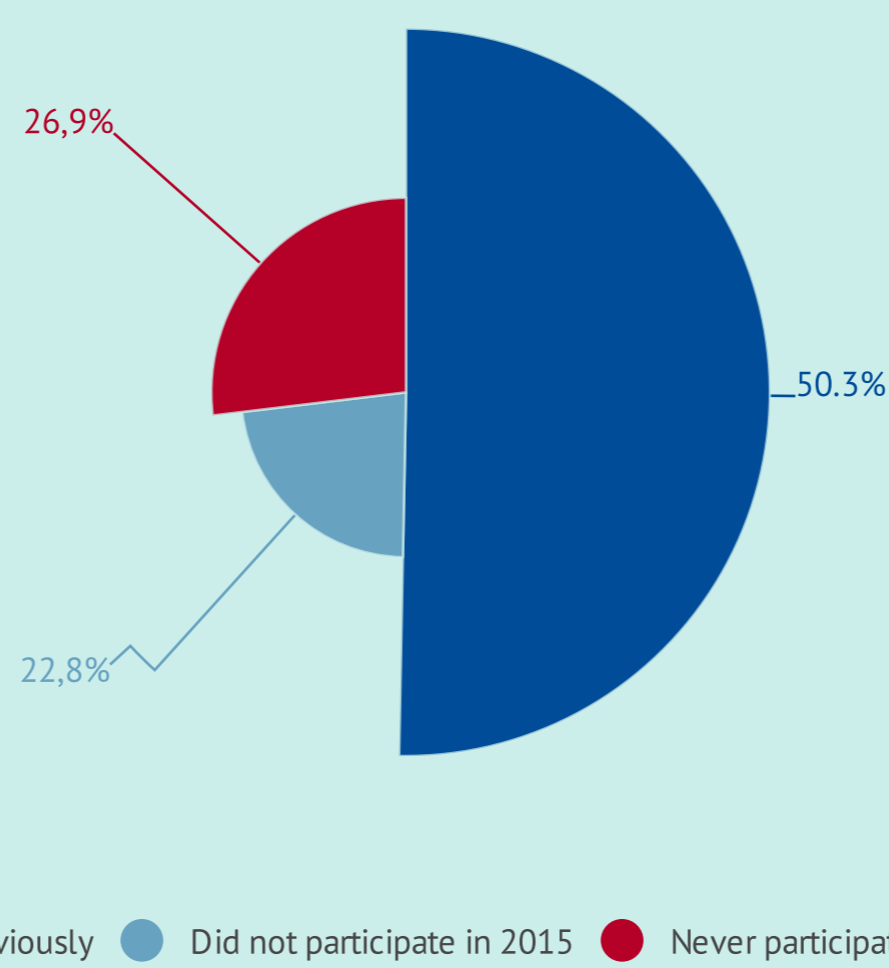

EASTERN PARTNERSHIP Civil Society Forum

Annual Assembly 2016

Selected Attendees per Country + EU

Selected Attendees per Working Group

Previous Participation

Annual Assemblies 2014-2016

Number of Applications

- ✓ 2016 Brussels Annual Assembly - 538
- ✓ 2015 Kyiv Annual Assembly - 425
- ✓ 2014 Batumi Annual Assembly - 563

Selected Attendees per Year