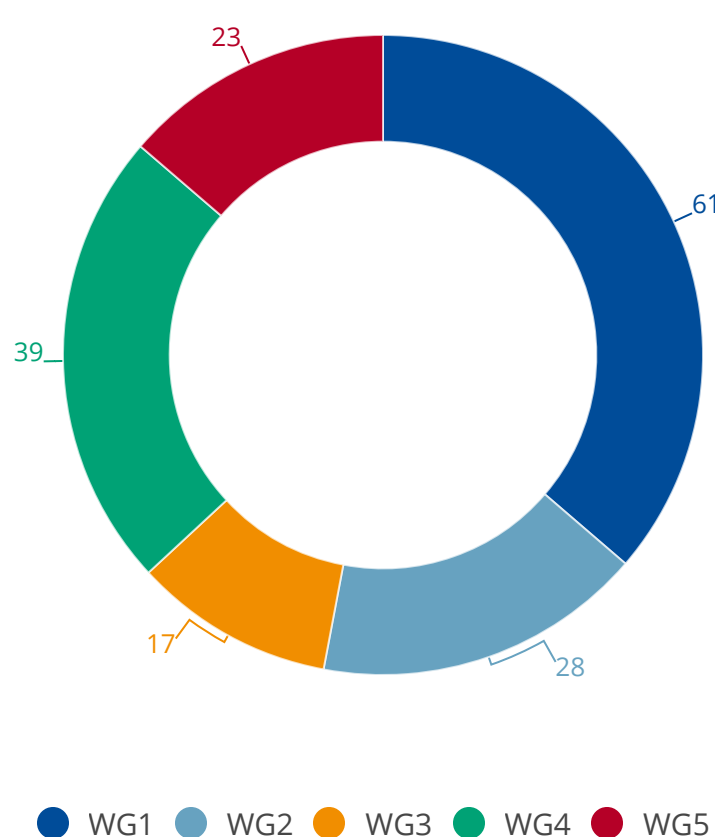

Annual Assembly 2017

Attendees per Country + EU

Attendees per Working Group

Previous Participation

Annual Assemblies 2015-2017

Number of Applications

- ✓ 2017 Tallinn Annual Assembly - 469
- ✓ 2016 Brussels Annual Assembly - 538
- ✓ 2015 Kyiv Annual Assembly - 425

Attendees per Year