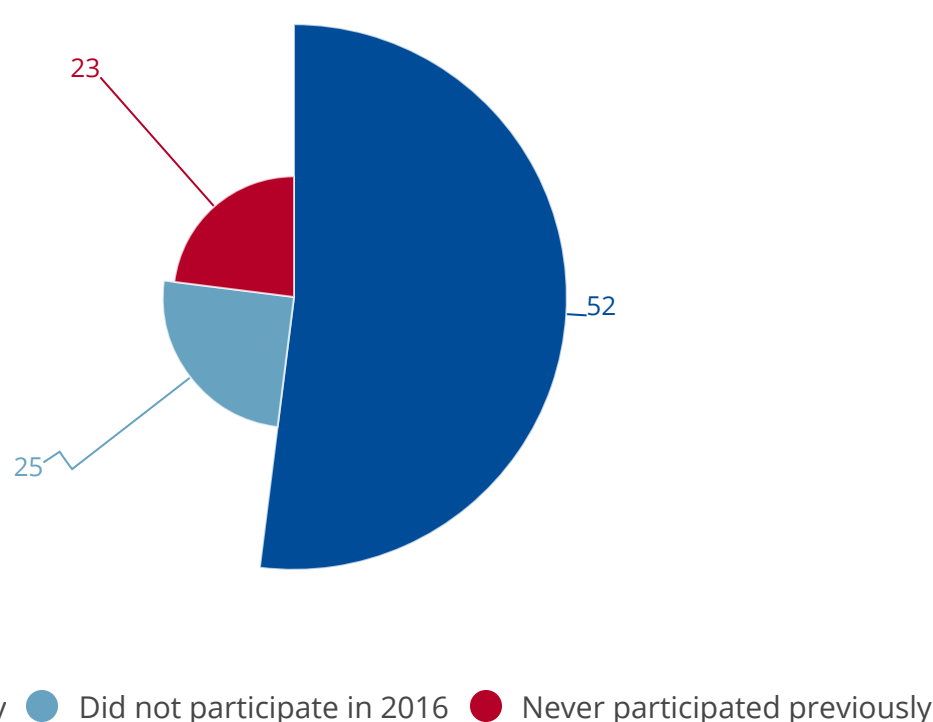

Annual Assembly 2017

Attendees per Country + EU

Attendees per Working Group

Previous Participation

Annual Assemblies 2015-2017

Number of Applications

- ✓ 2017 Tallinn Annual Assembly - 469
- ✓ 2016 Brussels Annual Assembly - 538
- ✓ 2015 Kyiv Annual Assembly - 425

Attendees per Year