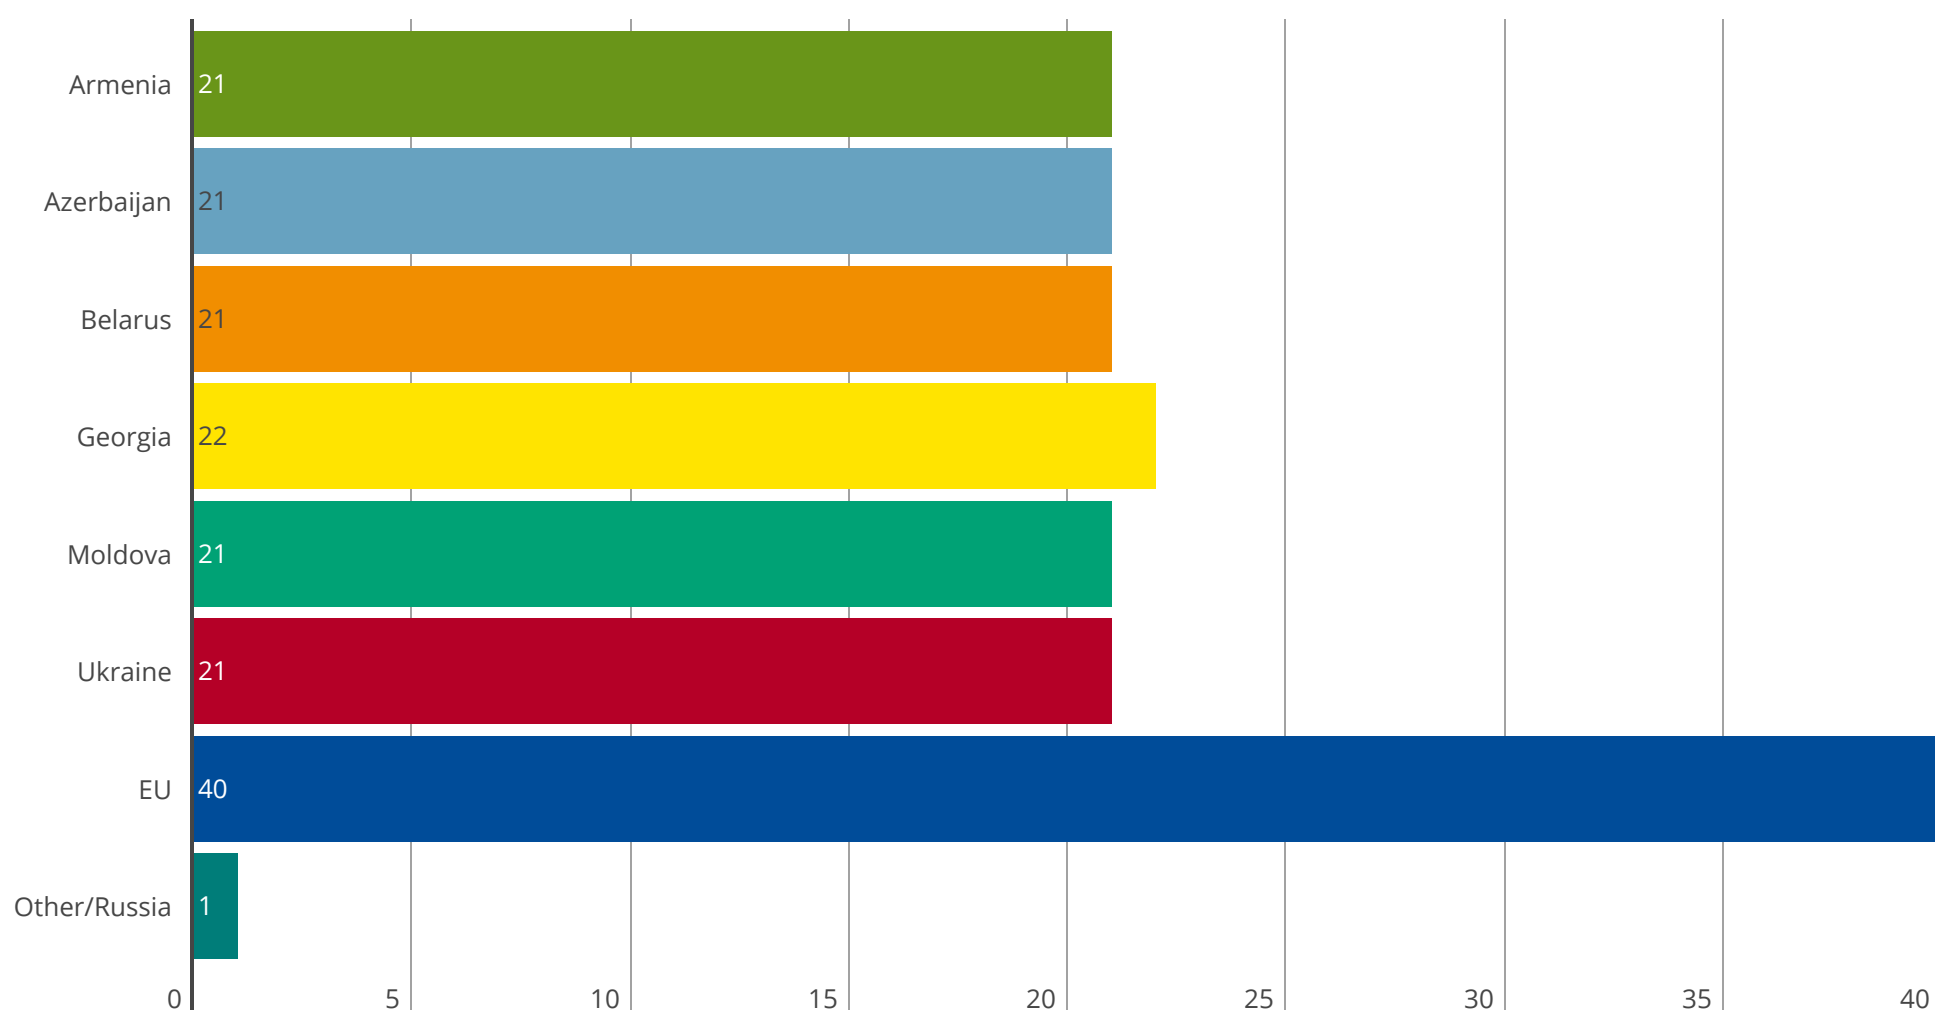

Annual Assembly 2017

Attendees per Country + EU

Attendees per Working Group

Previous Participation

Annual Assemblies 2015-2017

Number of Applications

- ✓ 2017 Tallinn Annual Assembly - 469
- ✓ 2016 Brussels Annual Assembly - 538
- ✓ 2015 Kyiv Annual Assembly - 425

Attendees per Year